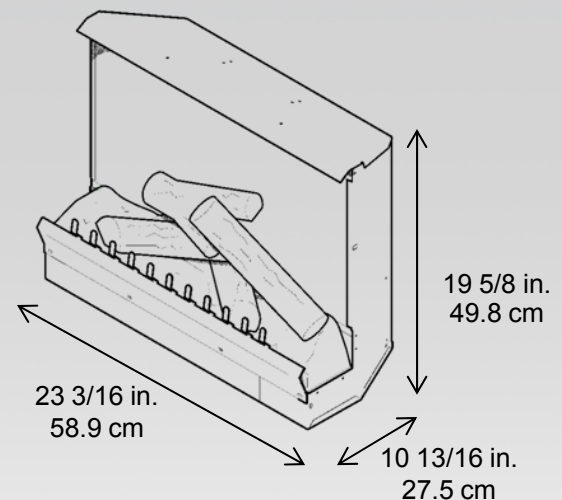

23" Deluxe Electric Fireplace Insert

DFI2310

Product Description

- Patented electric flame technology
- Instantly brings unused fireplaces to life
- Fits most sizes of existing masonry or steel-lined fireplaces
- Pulsating embers and LED inner glow logs molded from wood logs for incredible realism
- Flame operates with or without heat for year-round enjoyment
- Installs quickly and easily – simply plug into standard household outlet
- Requires no piping or venting
- Safe, clean electric operation
- 4,574 BTU heater with half-heat and full-heat settings
- Operates for pennies per day
- 120 Volts / 1,375 Watts / 4,695 BTU

Trim Option

DFI23TRIMX

Includes on / off remote control

Model #	Description	lbs/kg	UPC	Wty. †	Carton Dimensions (W x H x D)		Cube	
					Inches	cm	ft ³	m ³
DFI2310	23" deluxe electric firebox insert	35.5 / 16.2	781052 049406	1 yr.	25.5 x 21.6 x 13	64.8 x 54.9 x 33	4.1	.11
DFI23TRIMX	Trim kit – includes trim, spark screen and hardware	17 / 7.7	781052 039285	1 yr.	27.6 x 3.5 x 19.3	70 x 9 x 49	1.1	0.03